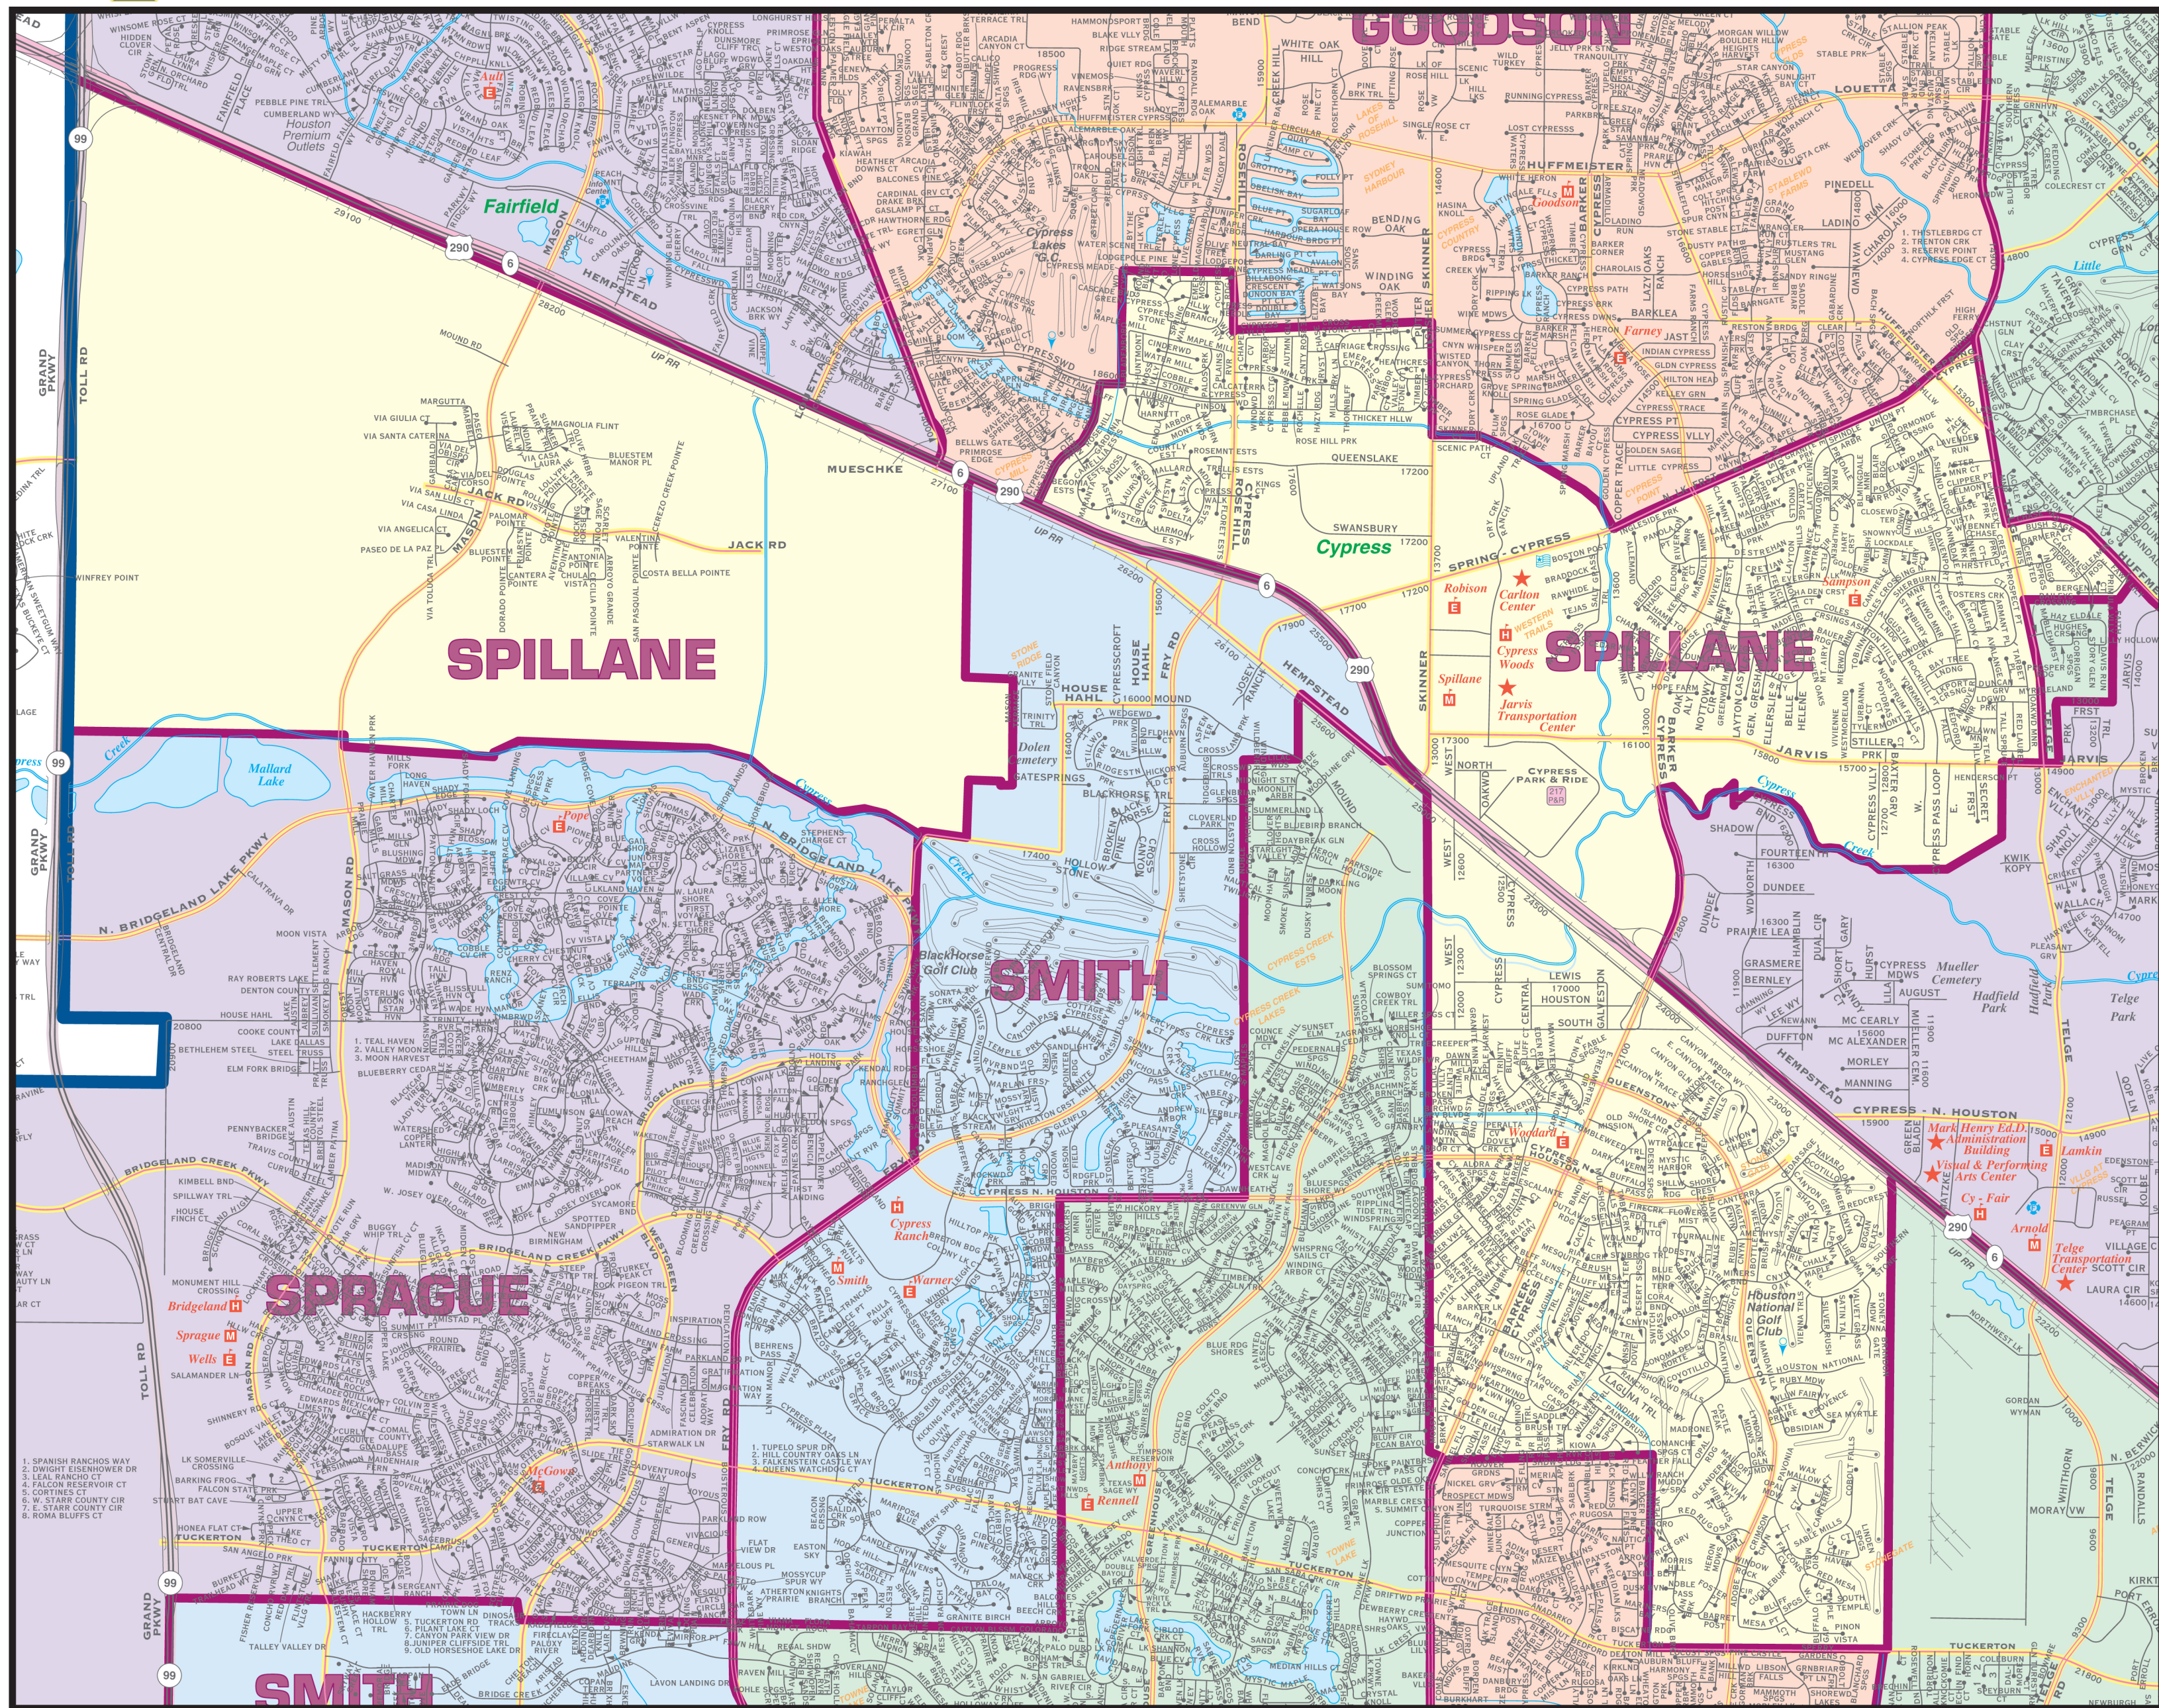

# SPILLANE MIDDLE SCHOOL

**13403 WOODS-SPILLANE BLVD, CYPRESS, TX 77429**  
**281-213-1645**